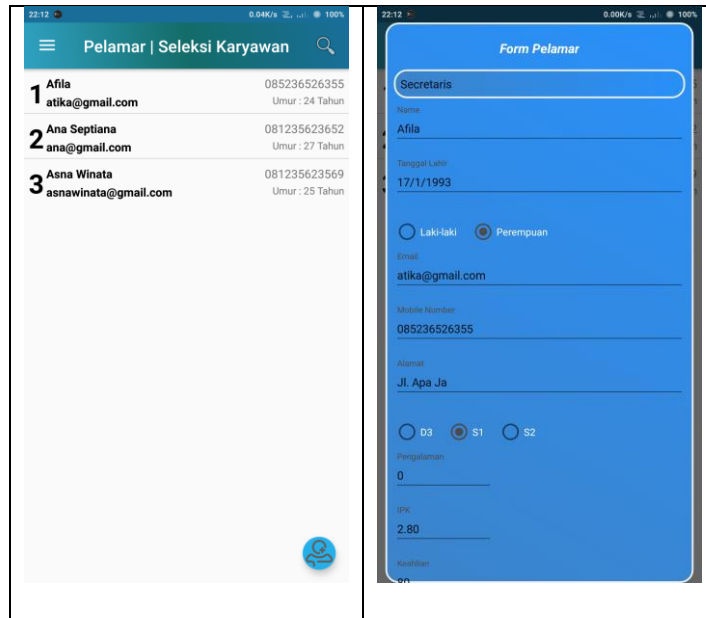

5. Inputkan data pelamar

6. Pilih rekomendasi untuk melihat hasil rekomendasi pelamar pada lowongan yang tersedia