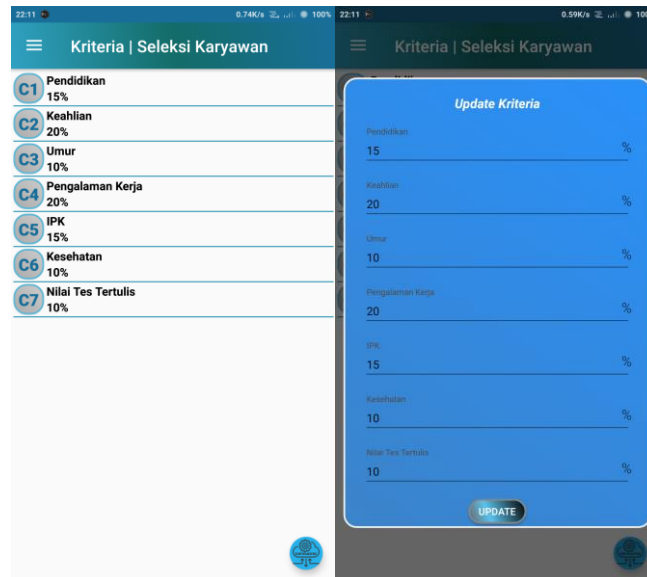

3. Inputkan bobot kriteria, total bobot kriteria harus 100 agar bias disimpan.