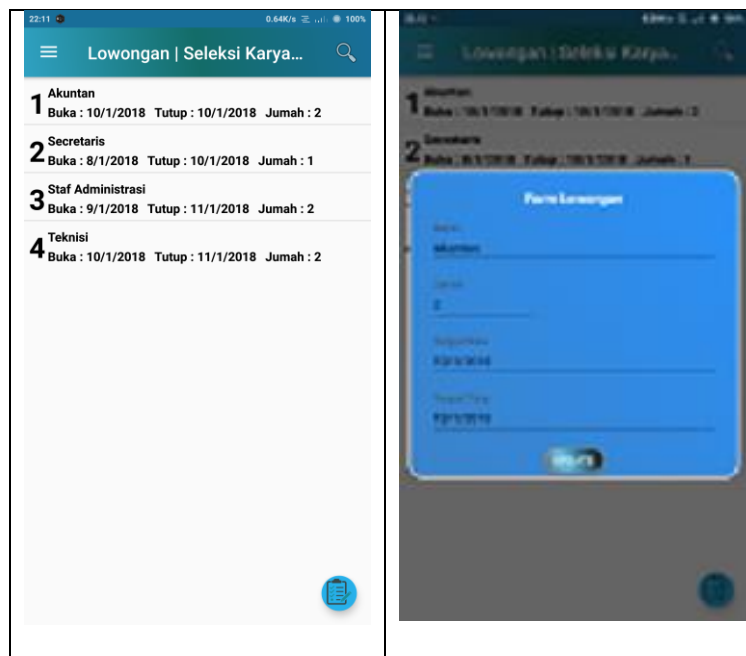

MANUAL PROGRAM

1. Masukkan email dan password untuk login.

The screenshot shows a mobile application interface for 'APLIKASI SELEKSI KARYAWAN'. At the top, the status bar displays the time 23:36, signal strength, 0.24K/s, and 97% battery. The app title 'APLIKASI SELEKSI KARYAWAN' is centered. Below it are two input fields: 'Email' and 'Password'. A blue 'LOGIN' button is positioned at the bottom center.

2. Inputkan data petugas.

The screenshot shows the 'Input Petugas' form within the 'Petugas | Afot Gadget' application. The status bar at the top shows 22:11, 0.34K/s, and 100% battery. The app header includes a menu icon, the title 'Petugas | Afot Gadget', and a search icon. Below the header, the user's name 'Gaga' and mobile number '081512369811' are displayed. The form itself has a blue background and contains the following fields: 'Name' (Gaga), 'Email' (gaga@gmail.com), 'Mobile Number' (081512369811), 'Password' (masked with dots), and 'Re-enter Password' (masked with dots). A circular profile picture placeholder is located below the password fields, and an 'UPDATE' button is at the bottom center. A small circular logo is visible in the bottom right corner of the app interface.

3. Inputkan bobot kriteria, total bobot kriteria harus 100 agar bias disimpan.

4. Inputkan data lowongan yang tersedia

5. Inputkan data pelamar

6. Pilih rekomendasi untuk melihat hasil rekomendasi pelamar pada lowongan yang tersedia